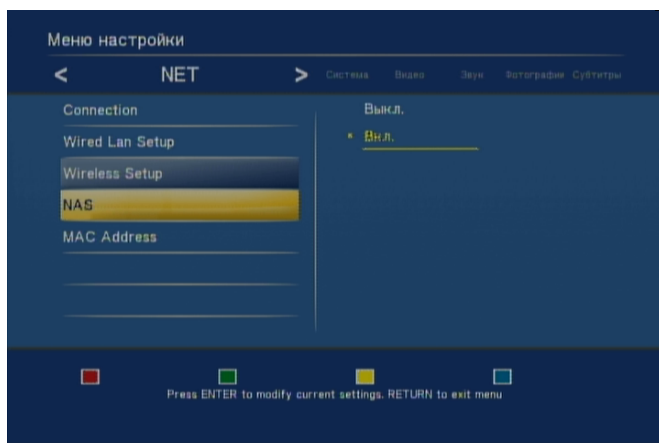

Digital Output –
SPDIF –

. HDMI –

HDMI

Slide Show

Transition Effect

Subtitle Encoding –

Unicode UTF-8

Cyrillic (CP1251).

Subtitle Font Size –

Subtitle color –

Subtitle Delay –

Wired Lan Setup –

IP

ADSL-

– DHCP auto –

. IP –

IP

(

DHCP

).

NAS -

5.

(USB

USB)