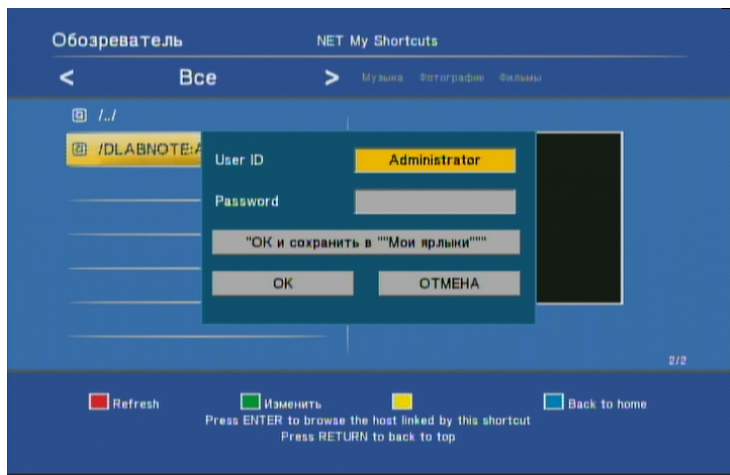

INFO –

PREV / NEXT – /

FF / FR –

ZOOM +/- –

SLOW –

REPEAT –

MUTE –

VOLUME +/- -

5.2

(PLAY / PAUSE / STOP / FF / FR),

Add into playlist –

5.3

Play, SlideShow.

History.

NET ()

7.1 7.2.

!

Play.

7.1

DHCP () ADSL IP ()

(Properties).

TCP/IP TCP IP v4

OS Vista.

« ».