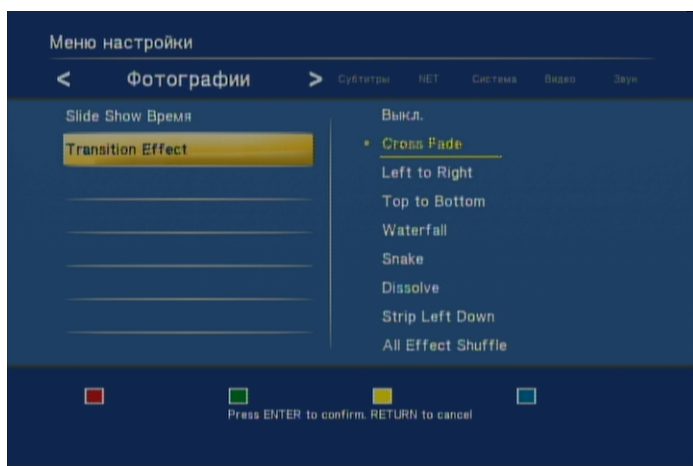

Slide Show

Transition Effect