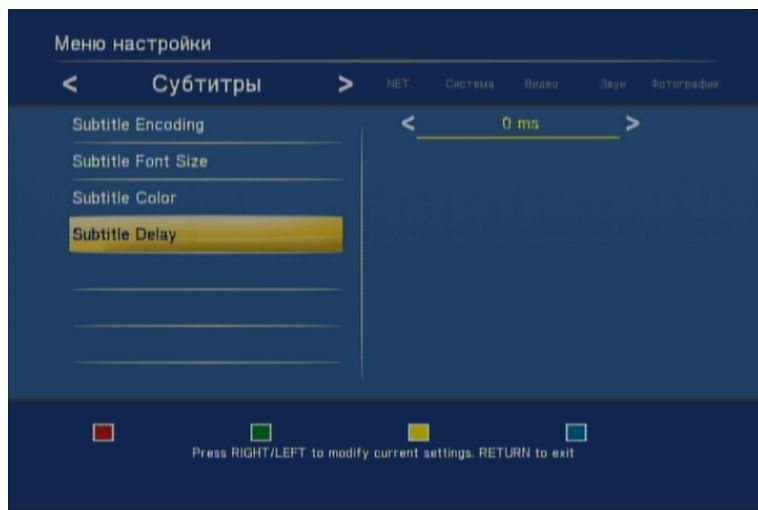

Subtitle color –