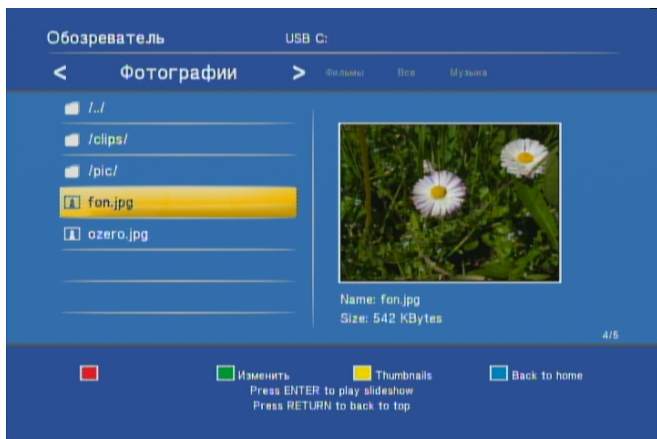

5.2

(PLAY / PAUSE / STOP / FF / FR),

Add into playlist –

5.3

Play, SlideShow.

History.

NET ()

7.1 7.2.

!

Play.

7.1

DHCP () ADSL IP ()

(Properties).

TCP/IP TCP IP v4

OS Vista.

« ».