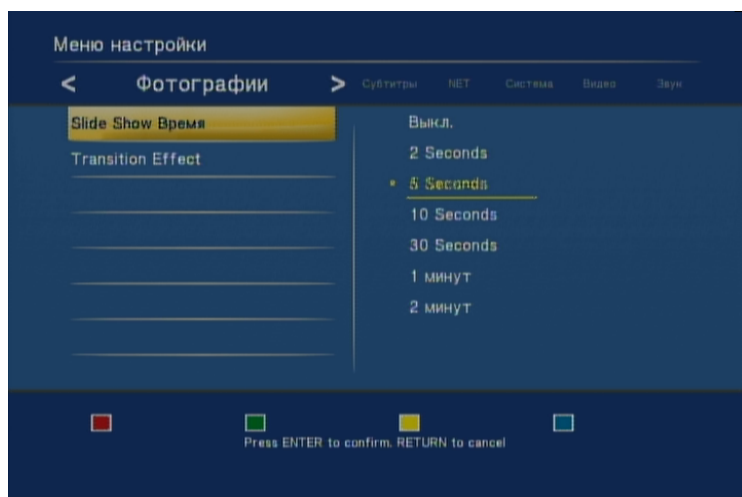

Slide Show

Transition Effect