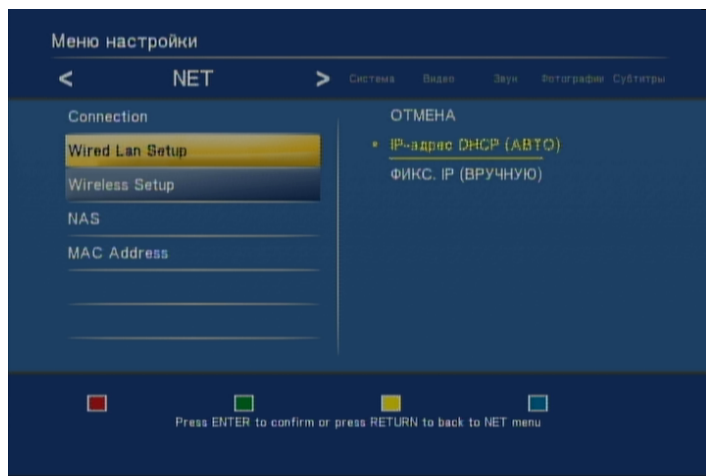

Digital Output –
SPDIF –

. HDMI –

HDMI

Slide Show

Transition Effect

Subtitle Encoding –

Unicode UTF-8

Cyrillic (CP1251).

Subtitle Font Size –

Subtitle color –

Subtitle Delay –

Wired Lan Setup –

IP

ADSL-

– DHCP auto –

. IP –