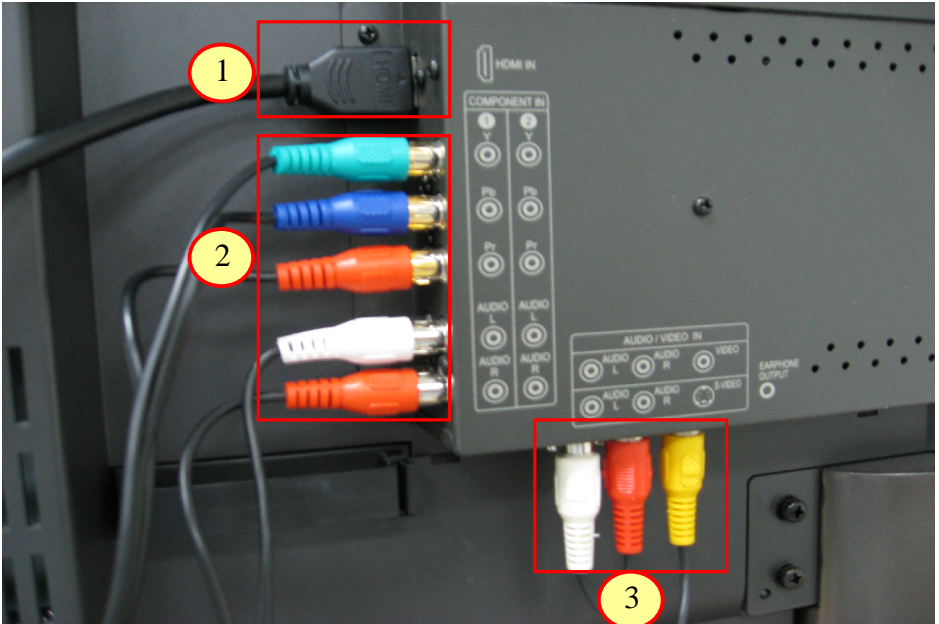

▲:
◀:
▶:
▼:
ENTER:
RETURN:
MENU:
EDIT:
INFO:
PAUSE/STEP:
PLAY:
STOP:
SLOW:
PREV:
NEXT:
REPEAT:
FR:
FF:
ZOOM +/-
Resolution:
L/R:
VOLUME +/-

(CRT), RCA RCA

SCART,
SCART<->RCA

1. HDMI –
2. (
3. (HDMI)

1. ! HDMI HDMI