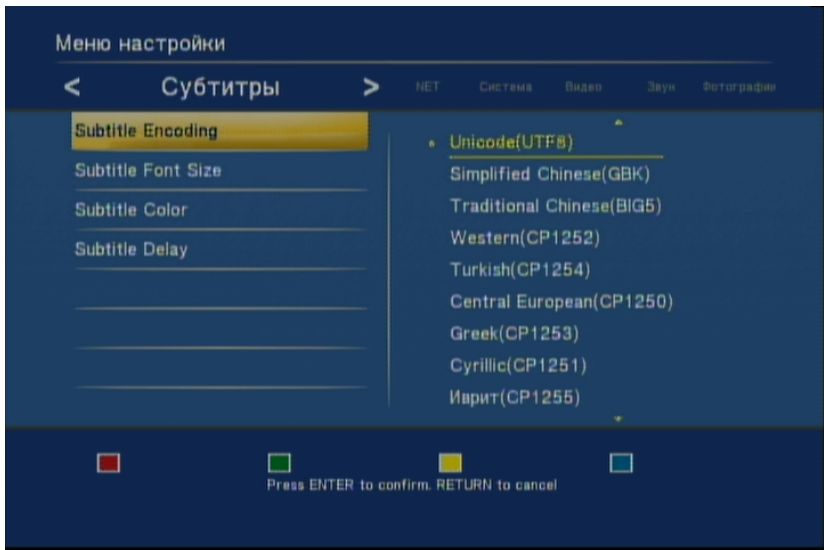

Digital Output –
SPDIF –

. HDMI –

HDMI

Slide Show

Transition Effect

Subtitle Encoding –

Unicode UTF-8

Cyrillic (CP1251).

Subtitle Font Size –

Subtitle color –

Subtitle Delay –

Wired Lan Setup –

IP

ADSL-

– DHCP auto –

. IP –