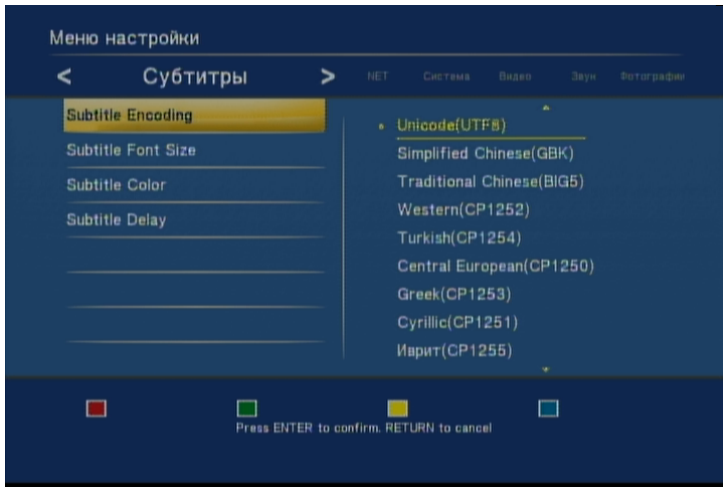

Digital Output –
SPDIF –

. HDMI –

HDMI

Slide Show

Transition Effect

Subtitle Encoding –

Unicode UTF-8

Cyrillic (CP1251).

Subtitle Font Size –

Subtitle color –

Subtitle Delay –

Wired Lan Setup –

IP

ADSL-

– DHCP auto –

. IP –