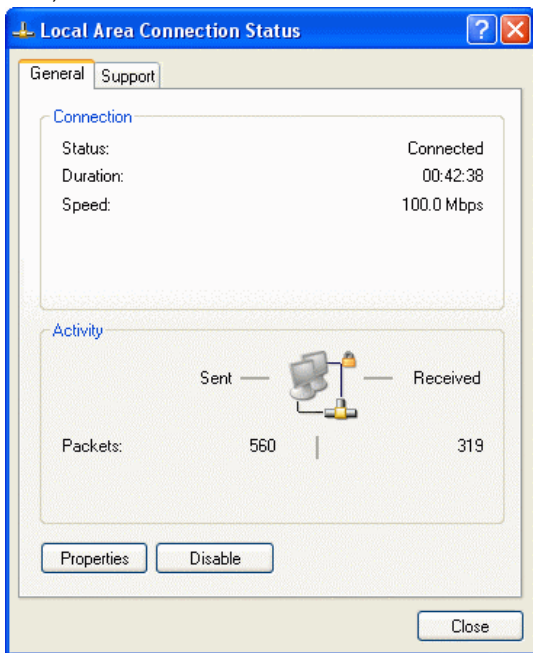

5.2

(PLAY / PAUSE / STOP / FF / FR),

Add into playlist –

5.3

Play, SlideShow.

History.

NET ()

7.1 7.2.

!

Play.

7.1

DHCP () ADSL IP ()

(Properties).

TCP/IP TCP IP v4

OS Vista.

« ».