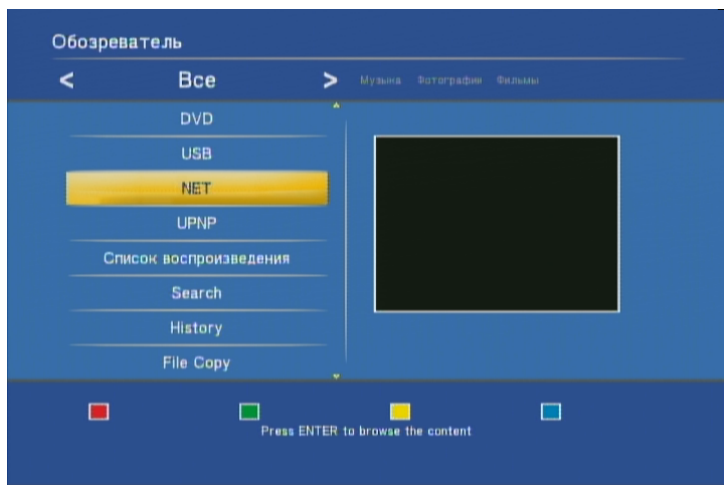

5.2

(PLAY / PAUSE / STOP / FF / FR),

Add into playlist –

5.3

Play, SlideShow.

History.

NET ()

7.1 7.2.

!

Play.

7.1

DHCP () ADSL IP ()

(Properties).

TCP/IP TCP IP v4

OS Vista.

« ».