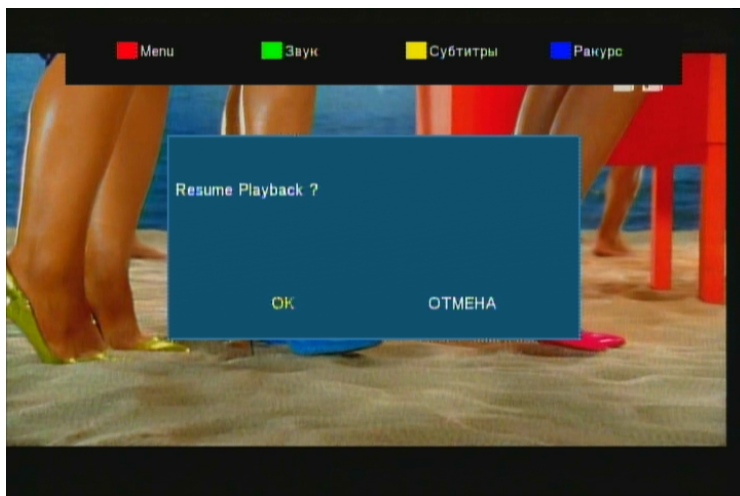

INFO –

PREV / NEXT – /

FF / FR –

ZOOM +/- –

SLOW –

REPEAT –

MUTE –

VOLUME +/- -

5.2

(PLAY / PAUSE / STOP / FF / FR),

Add into playlist –

5.3

Play, SlideShow.

History.

NET ()

7.1 7.2.

!

Play.

7.1

DHCP () ADSL IP ()

(Properties).

TCP/IP TCP IP v4

OS Vista.

« ».