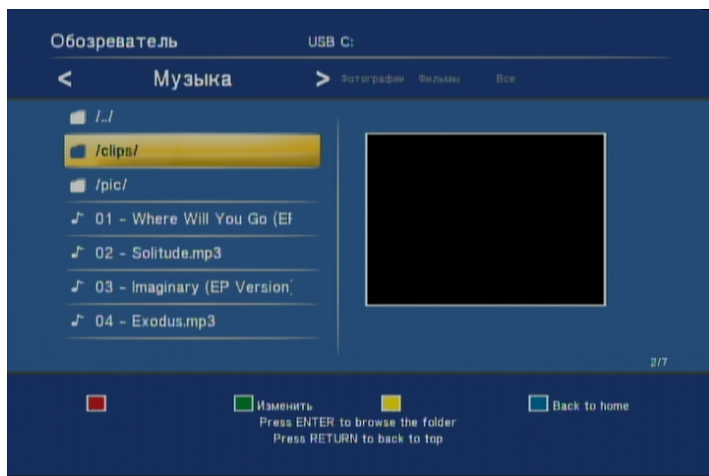

— «   », «   », «   ».

«Play» -