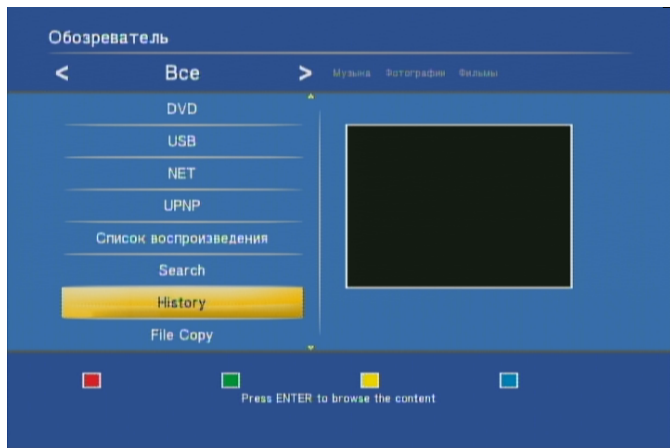

5.2

(PLAY / PAUSE / STOP / FF / FR),

Add into playlist –

5.3

Play, SlideShow.

History.

NET ()

7.1 7.2.