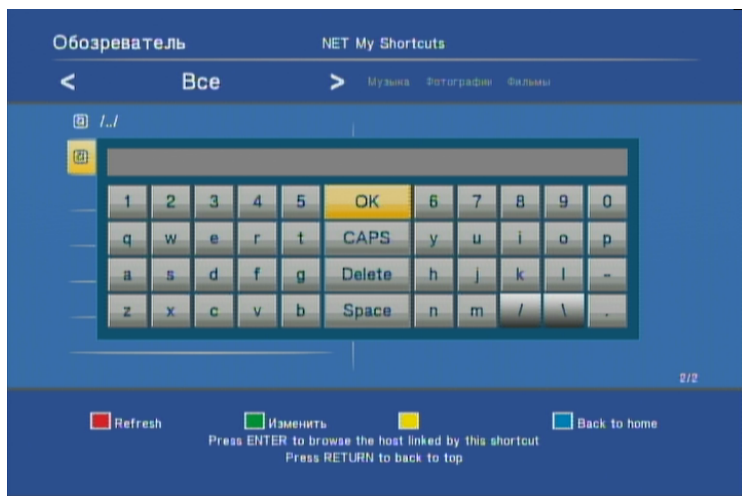

INFO –

PREV / NEXT – /

FF / FR –

ZOOM +/- –

SLOW –

REPEAT –

MUTE –

VOLUME +/- -

5.2

(PLAY / PAUSE / STOP / FF / FR),

Add into playlist –

5.3

Play, SlideShow.

History.

NET ()

7.1 7.2.

!

Play.

7.1

DHCP () ADSL IP ()

(Properties).

TCP/IP TCP IP v4

OS Vista.

« ».